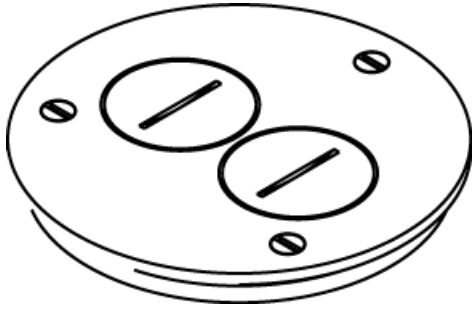

Wiremold  
Ratchet-Pro 881 Series Cover Plate With Two Screw Plug Openings  
Part No. 895TSP

Brushed aluminum cover plate with two screw plug openings, 4 1/4" (108mm) for tile. NOTE: For tile installations. All cover plates are furnished with gasket and three screws. The 895P Polycarbonate Series Cover Plates must be field modified for dual service.

## Features & Benefits

Brushed aluminum cover plate with two screw plug openings, 4 1/4" (108mm) for tile. NOTE: For tile installations. All cover plates are furnished with gasket and three screws. The 895P Polycarbonate Series Cover Plates must be field modified for dual service.

### Dimensions

Product Width US	5.5 in	Product Depth US	5.5 in
Product Height US	0.25 in		