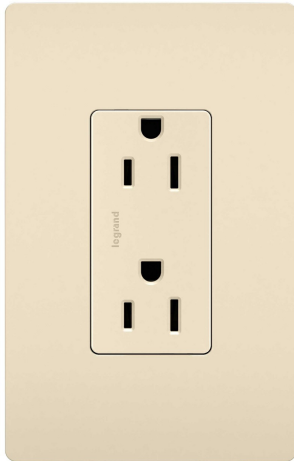

radiant Collection  
radiant® Outlet, Light Almond  
Part No. 885LACC14

Take a step up from the standard. This duplex outlet installs easily for the basic power every home needs, while elevating your space with the sleek, clean lines of radiant® for a sophisticated look. Made exclusively for use with screwless Wall Plates from the radiant® Collection, sold separately.

## Features & Benefits

Replaces any standard outlet with ease, in as little as 10 minutes.

Features durable, high-impact resistant thermoplastic construction.

More color options available to fit any style, including finishes to match current hardware and lighting trends.