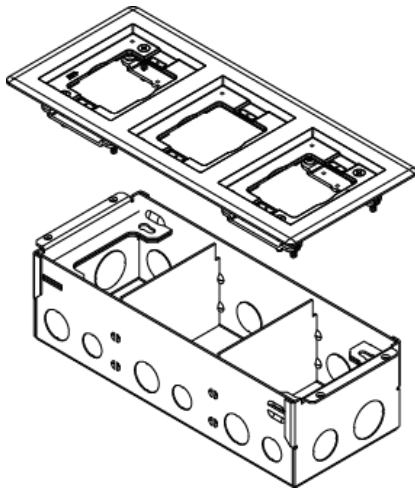

Wiremold  
880W3838TCAL Series Two-Gang Steel Floor Box for Wood Floors  
Part No. 880W3838TCAL

880W3 Floor Box with 838TCAL Brushed Aluminum Flange included. Flange can be used for tile or carpet applications. Order cover separately.

## Features & Benefits

880W3 Floor Box with 838TCAL Brushed Aluminum Flange included. Flange can be used for tile or carpet applications. Order cover separately.