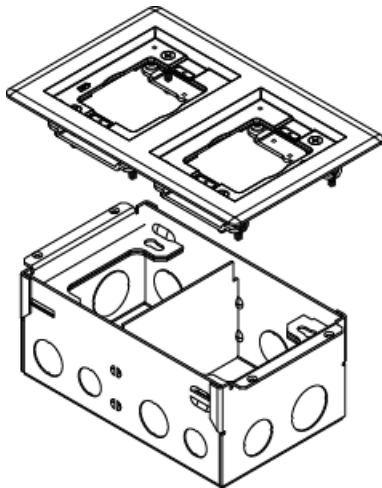

Wiremold
880W2828TCAL Series Two-Gang Steel Floor Box for Wood Floors
Part No. 880W2828TCAL

880W2 Floor Box with 828TCAL Brushed Aluminum Flange included. Flange can be used for tile or carpet applications. Order cover separately.

Features & Benefits

880W2 Floor Box with 828TCAL Brushed Aluminum Flange included. Flange can be used for tile or carpet applications. Order cover separately.

Specifications

General Info

Product Line	Wiremold	UPC Number	786564054610
Country Of Origin	Mexico	Construction	Assembled
Application Sector	Commercial	Standard	cULus Listed Metallic Outlet Boxes: File E2961 Guide QCIT. Meets Article 314.27(C) of NEC.
Type	Floor Box		