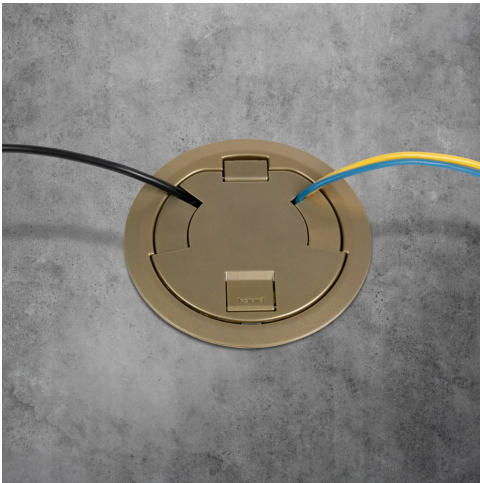

**Wiremold**  
**Discontinued - 6CT Evolution™ Poke Thru Surface Style Cover, Brass**  
Part No. 6CTC2BS

Surface style die-cast aluminum cover assembly in painted brass finish. 6CTC2 Series cover assemblies designed for use with 6STC, 6STCP and 6STCPAV Poke-Thru Stem Assemblies. NOTE: Add suffix inchTRinch to the end of the part number to indicate tamper-resistant cover assembly.

## Features & Benefits

**Die-cast aluminum cover assemblies:** The new Evolution Series poke-thru design includes all metal die-cast aluminum cover assemblies, with two unique spring-loaded slide egress doors. No clumsy flip lids to get broken or cause an added trip hazard.

**Unique cover design:** The cover opens a full 180 degrees with two unique spring-loaded slide egress doors to keep wires, connections and people safe.

**Surface style cover assemblies:** A surface style cover is for mounting on top of the finished floor surface. The surface cover is designed to be used for carpet, tile, wood, polished concrete, or terrazzo.

**Multiple finishes:** Evolution Series Poke-Thru Devices are available in multiple finishes, (BK) black, (GY) gray, (NK) nickel, (BS) brass, (BZ) bronze, (AL) aluminum, (AA) brushed aluminum, (SB) satin brass, and (SN) satin nickel to seamlessly match your environment.