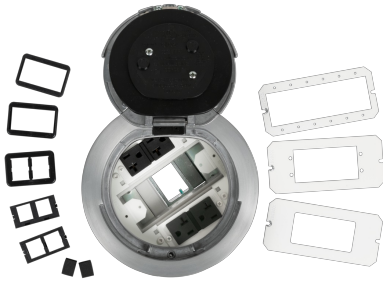

**Wiremold**  
**3-Hour Fire Classified 6" Recessed Prewired Surface Style Poke-Thru Assembly**  
Part No. 6ATC2PAA3H

Designed for retrofit and new construction, Evolution Series 6" Recessed Poke-Thru devices provide convenient access to power, communications, and audio/video services recessed below floor level - providing maximum device protection. With 3 Gangs of capacity, you will be able to configure services for the needs of your space. The low-profile metal covers are available in brushed aluminum, satin brass, satin nickel, and multiple powder-coated finishes designed to match any space. Evolution Series 6" Poke-Thru devices are the perfect fit for kiosks, meeting rooms, training rooms, classrooms, healthcare facilities or commercial buildings with open-space architecture. For carpet, tile, wood and laminate concrete floor coverings.

**Multiple finishes:** Evolution Series Poke-Thru Devices are available in multiple finishes: (BK) black, (GY) gray, (BZ) bronze, (AA) brushed aluminum, (SB) satin brass and (SN) satin nickel to seamlessly match your environment.

**Recessed devices:** All power, communications and A/V devices are recessed below floor level, providing maximum protection and device longevity.

**Unique cover design:** The cover opens a full 180 degrees with two unique spring-loaded slide egress doors to keep wires, connections and people safe.

**Plug load control up to 30 feet:** Tested with Pass & Seymour® Wireless RF receptacles to control plug loads up to a distance of 30 feet when the cover is closed.

**Meets ADA accessibility guidelines:** Wide trim flange is designed to meet the ADA Accessibility Guidelines as it pertains to ADA Standard 4.5 which addresses changes in floor and ground surface levels. The poke-thru trim flanges are beveled so the slope is no greater than 1:2 ratio.