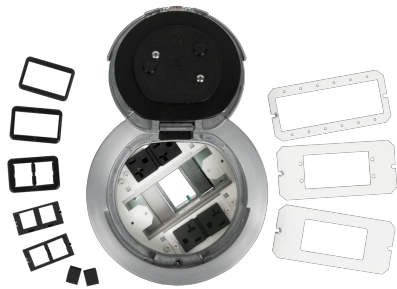

Wiremold  
**6IN PREWIRED SURF STYLE ASSEMBLY AA BRUSHED ALUMINUM**  
Part No. 6ATC2PAA

Designed for retrofit and new construction, Evolution Series 6" Poke-Thru devices provide convenient access to power, communications, and audio/video services recessed below floor level - providing maximum device protection. With three gangs of capacity that allow you to configure services for the needs of your space, services can be placed in any location within the unit. The low-profile durable metal covers are available in seven finishes, designed to match any space. The cover also features sliding doors that allow cables to neatly egress from the unit, protecting cables while reducing tripping hazards. Evolution Series 6" Poke-Thru devices are the perfect fit for meeting and training rooms, classrooms, healthcare facilities or commercial buildings with open-space architecture.

## Features & Benefits

All Evolution Series Poke-Thru Devices, like every Wiremold Poke-Thru Device, meet and exceed UL scrub water exclusion requirements for tile, carpet, and wood covered floors.

### Dimensions

Product Width US	7.25 in	Product Height US	16.25 in
Cubic Capacity	2578.88 cu in		