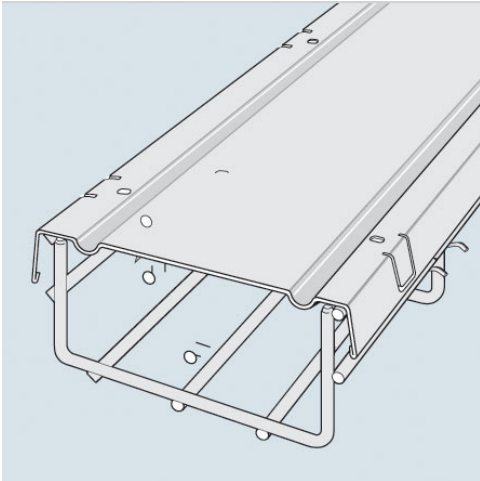

Cablofil
CABLOFIL COVER-STAINLESS (3 PCS) (12W) [629304]
Part No. 629304

Cablofil Wiremesh Cable Tray concept based upon performance, safety and economy; three qualities which make Cablofil Wiremesh Cable Tray system preferred by installers. Cablofil adapts to the most complex configurations, and its structure gives maximum strength for minimum weight. The ease of creating fittings, carried out on site, as well as the wide range of unique and universal accessories gives complete freedom in routing combined with exceptionally fast installation.

Features & Benefits

Cover eliminates dirt and dust build-up on cable. Field fabricate on-site to fit changes in levels. Use built-in tabs for permanent attachment to tray. 3- 3.3' covers are included in each package to cover 1-10' section of tray.

Specifications

General Info

Product Line	Cablofil	Finish	Stainless 316
UPC Number	800388004641	Country Of Origin	Italy
Type	Straight Sections		

Dimensions

Product Width US	13.0 in	Product Weight US	14.8 lb
Product Volume US	0.297 cu ft	Product Depth US	39.5 in
Product Height US	1.0 in		