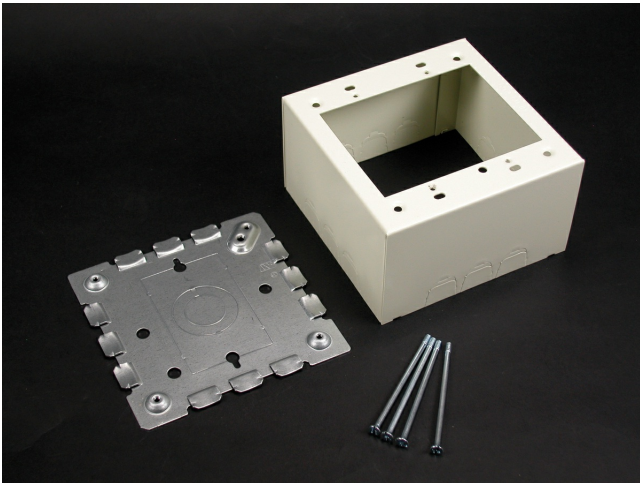

Wiremold
500/700 Two-Gang Deep Switch and Receptacle Box Fitting
Part No. 5744S-2WH

Designed especially for use in the installation of signal system and alarm wiring. Base has 1/2" trade size KOs. Larger gang boxes available by special order. Two-gang: 4 3/4" L x 4 3/4" W (121mm x 121mm). Accepts NEMA double-gang standard faceplates. NOTE: Certified to Canadian Safety Standards for sale in Canada. When ordering these products, change the "V" color prefix to "vc" or the "WH" color suffix to "WHC" to denote the Canadian versions.

Features & Benefits

Designed especially for use in the installation of signal system and alarm wiring. Base has 1/2" trade size KOs. Larger gang boxes available by special order. Two-gang: 4 3/4" L x 4 3/4" W (121mm x 121mm). Accepts NEMA double-gang standard faceplates. NOTE: Certified to Canadian Safety Standards for sale in Canada. When ordering these products, change the "V" color prefix to "vc" or the "WH" color suffix to "WHC" to denote the Canadian versions.

Specifications

General Info

Product Line	Wiremold	UPC Number	786776562941
Country Of Origin	United States	Application Sector	Residential/Commercial
Standard	cULus Listed Raceway: File E4376 Guide RJBT. Fittings: File E4751 Guide RJPR. Meets Article 386 of NEC. Meets Section 12-1600 of CEC.	Type	Raceway

Dimensions

Product Width US	4.75 in	Product Depth US	2.25 in
Product Length US	4.75 in		

Buy American Act Compliance

NAFTA	Yes
-------	-----

Additional Information

RoHS Conformant Yes

Product Environmental Profile Yes