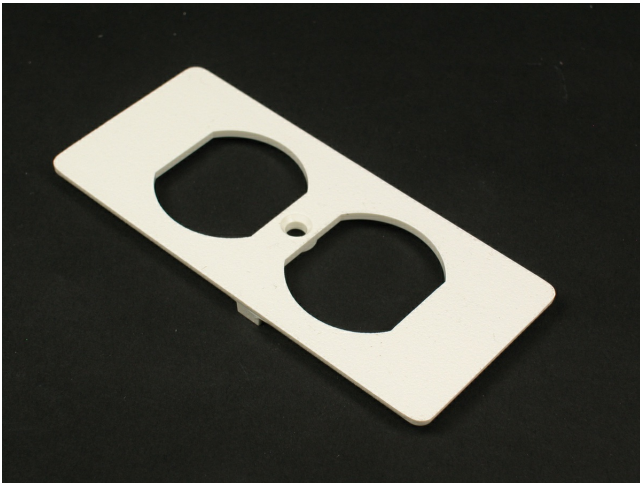

Wiremold
Wiremold 5500 Series Duplex Receptacle Faceplate Fitting, Ivory
Part No. 5507D

The Wiremold 5500 Series raceway from Legrand provides wire and cable management for data, voice, video, and power applications. It has three equal compartments for use for separate services in one raceway. Breakaway dividers enable different compartment configurations. It is ideal for large cable and wire requirements in schools, office buildings, and other institutions.

Features & Benefits

This product meets the material restrictions of RoHS

Specifications

General Info

Product Line	Wiremold	Color	Ivory
UPC Number	786776036893	Country Of Origin	United States
Application Sector	Commercial	Standard	cULus Listed Surface Nonmetallic Raceway Fitting: File E90377 Guide RJYT/RJYT7
Type	Raceway		

Dimensions

Product Width US	4.25 in	Product Weight US	0.03 lb
Product Volume US	2.0 cu in	Product Depth US	0.25 in
Product Height US	1.88 in		

Listing Agencies / 3rd Party Agencies

cULus ListingNumber	E90377	cULus Listed	Yes
---------------------	--------	--------------	-----