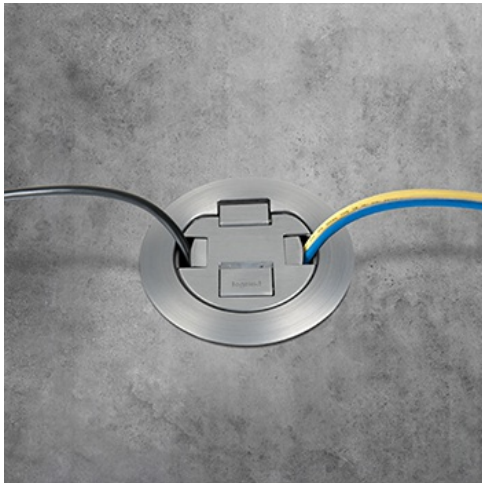

Wiremold
4IN COVER ASSEMBLY SURFACE AA
Part No. 4CTCAA

Designed for retrofit and new construction, Evolution Series 4" Poke-Thru devices provide convenient access to power, communications, and audio/video services recessed below floor level - providing maximum device protection. Two gangs of capacity allow you to configure services for the needs of your space. Evolution Series 4" Poke-Thru devices are the perfect fit for kiosks, training rooms, classrooms, healthcare facilities or commercial buildings with open-space architecture.

Features & Benefits

All Evolution Series Poke-Thru Devices, like every Wiremold Poke-Thru Device, meet and exceed UL scrub water exclusion requirements for tile, carpet, and wood covered floors.

Specifications

General Info

Product Line	Wiremold	UPC Number	786564090908
Country Of Origin	Mexico	Construction	Assembled
Number of Knockouts	3	Application Sector	Commercial
Standard	cULus Listed Metallic Outlet Boxes: File E2961 Guide QCIT Meets Article 314.27(C) of NEC.	Type	Poke-Thru