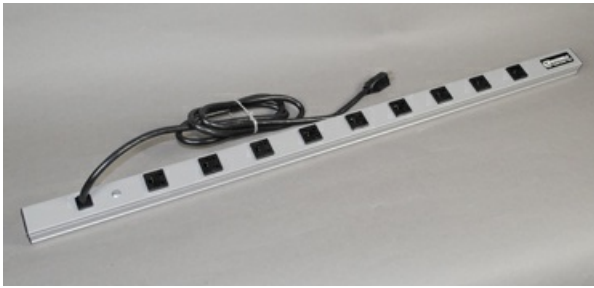

Wiremold
CabinetMate Plug-In Outlet Center Unit / 120V/15A/36 long/9 O/L/6' cord
Part No. 3609ULBC

Nine outlets. 6' (1.8m) cord. Length 36" (914mm). Receptacle center-to-center 3" (76mm). cULus.

Features & Benefits

Nine outlets. 15' (4.6m) cord. Length 36" (914mm). Receptacle center-to-center 3" (76mm). cULus.

Specifications

General Info

Product Line	Wiremold	UPC Number	786776180695
Country Of Origin	Mexico	Receptacle Type	Single
Number of Receptacles	9	Application Sector	Commercial
Standard	cULus Listed	Type	PIOC

Dimensions

Product Width US	1.5 in	Product Length US	36.0 in
------------------	--------	-------------------	---------

Listing Agencies / 3rd Party Agencies

cULus ListingNumber	E66421	cULus Listed	Yes
---------------------	--------	--------------	-----

Mounting Type	Screw-on Mount	Voltage	120.0 V
---------------	----------------	---------	---------

Environmental Conditions	Dry interior locations
--------------------------	------------------------
