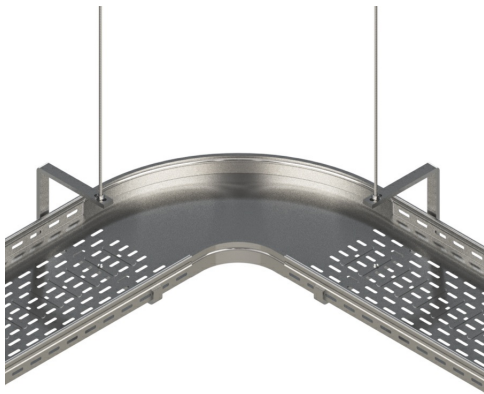

**Cablofil**  
**Center Hanger Style Bracket**  
Part No. 347281

Center Hanging Fiber Trough tray makes adding cables easy with the new ESO P31. The open side allows greater access to cable pathways up to 12" wide and makes covers easier to remove and replace. Designed for medium duty loads, the ESO P31 accepts 3/8" threaded rod and attaches to the tray with EZBN1/4 bolts. ESO P31 available in EZ (Electrozinc) and GC (Hot Dipped Galvanized) to match your application environment.

## Features & Benefits

Open side allows cables to added to pathway easily  
Use with 3/8" threaded rod  
Packaged in sets of 6 and 10

Works with Fiber Trough or V-Trough Tray up to 12" wide  
Steel construction is available in two finishes.

### Dimensions

Product Width US	6.0 in	Product Height US	4.0 in
------------------	--------	-------------------	--------