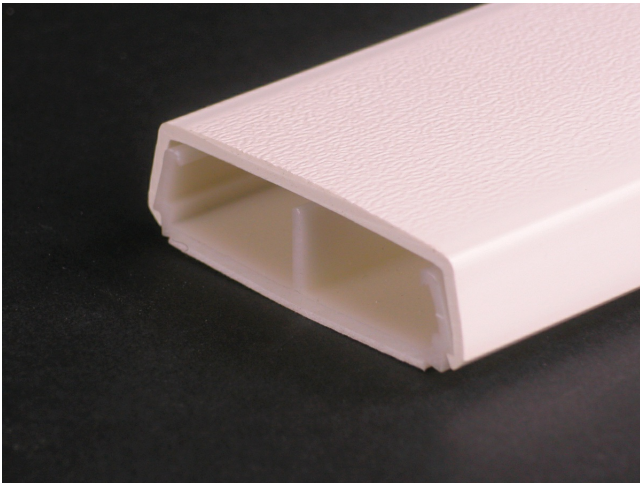

Wiremold  
Wiremold 2300 Series Divided Raceway Base and Cover, Ivory  
Part No. 2300BACD

Wiremold 2300 Series Raceway is a low-profile, two-piece dual channel raceway with durable, textured PVC ivory finish. Available in 5' (1.52m) lengths. Packed 50' (1.5sm) per carton. Supplied with wide adhesive tape along its entire length.

## Features & Benefits

This product meets the material restrictions of RoHS

### Dimensions

Product Width US	60.0 in	Product Weight US	13.6 lb
Product Volume US	85.05 cu in	Product Depth US	0.63 in
Product Height US	2.25 in		