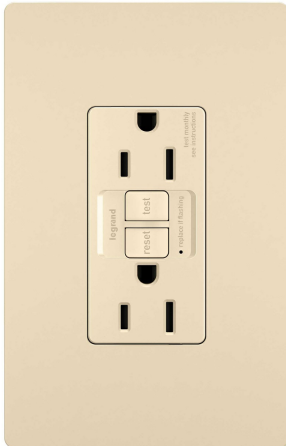

radiant Collection
radiant® Tamper-Resistant 15A Duplex Self-Test GFCI Receptacles with SafeLock® Protection, Ivory
Part No. 1597TRICCD4

GFCI receptacles from the radiant® Collection self-test automatically every three seconds to ensure reliable protection from shock due to ground fault occurrences. Meeting National Electrical Code requirements for ground fault protection, GFCI receptacles make it easier to recognize and fix trips right where they happen – no more confusion at the breaker box. Maximize safety, in style, with GFCI protection featuring the sleek, clean lines of radiant. GFCI protection is required by code in bathrooms, kitchens, garages, basements, outdoor areas, and for any other outlets found within six feet of a sink or water source. GFCI outlets should always be used when replacing existing GFCI outlets during renovation. Made exclusively for use with screwless Wall Plates from the radiant® Collection, sold separately. Spec-Grade devices are engineered to meet federal specifications for use in commercial installations.

Complete the look with a sleek, screwless radiant® Wall Plate, and coordinate with other designer switches and outlets available from the radiant® Collection.

Conducts an industry-leading automatic self-test every 3 seconds. If the device ever fails, the indicator light flashes to signal it should be replaced.