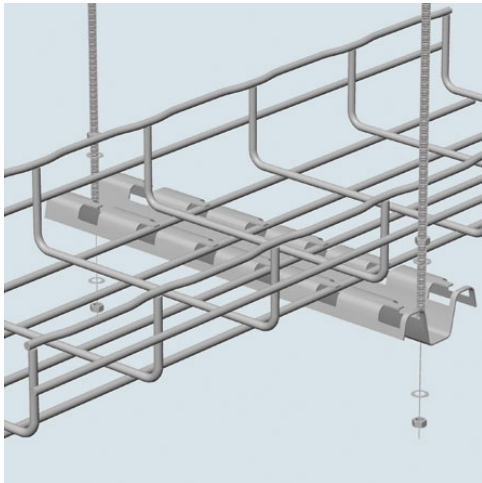

Cablofil
FAS PROFILE-STAINLESS (1D,,2W,,24L) [14604]
Part No. 14604

Cablofil Wiremesh Cable Tray concept based upon performance, safety and economy — three qualities which make Cablofil Wiremesh Cable Tray system preferred by installers. Cablofil adapts to the most complex configurations, and its structure gives maximum strength for minimum weight. The ease of creating fittings, carried out on site, as well as the wide range of unique and universal accessories gives complete freedom in routing combined with exceptionally fast installation.

Features & Benefits

24 inch length trapeze profile: Patented FAS style attachment secures tray without nuts and bolts

Specifications

General Info

Product Line	Cablofil	Finish	Stainless 316
UPC Number	800388002074	Country Of Origin	China
Type	Supports		

Dimensions

Product Width US	2.67 in	Product Weight US	1.56 lb
Product Volume US	0.037 cu ft	Product Depth US	23.39 in
Product Height US	1.033 in		

Additional Information

Product Environmental Profile	Yes
-------------------------------	-----