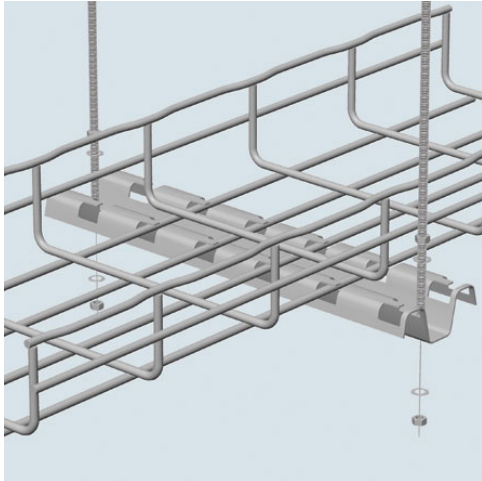

Cablofil
FAS PROFILE-STAINLESS (1D,,2W,,8L) [14204]
Part No. 14204

Cablofil Wiremesh Cable Tray concept based upon performance, safety and economy – three qualities which make Cablofil Wiremesh Cable Tray system preferred by installers. Cablofil adapts to the most complex configurations, and its structure gives maximum strength for minimum weight. The ease of creating fittings, carried out on site, as well as the wide range of unique and universal accessories gives complete freedom in routing combined with exceptionally fast installation.

Features & Benefits

For trapeze hung installations, use 4inch longer profile than tray width. Example: for CF 54/300 tray (12inch) use FAS P400 (16inch). Maximum threaded rod size is 3/8inch. For use with larger sizes of threaded rod, bracket holes must be drilled larger. Patented FAS style attachment secures tray without nuts and bolts. Threaded rods, nuts and washers sold separately.

Specifications

General Info

Product Line	Cablofil	Finish	Stainless 316
UPC Number	800388001893	Country Of Origin	China
Type	Supports		

Dimensions

Product Width US	2.67 in	Product Weight US	0.51 lb
Product Volume US	0.012 cu ft	Product Depth US	7.64 in
Product Height US	1.033 in		