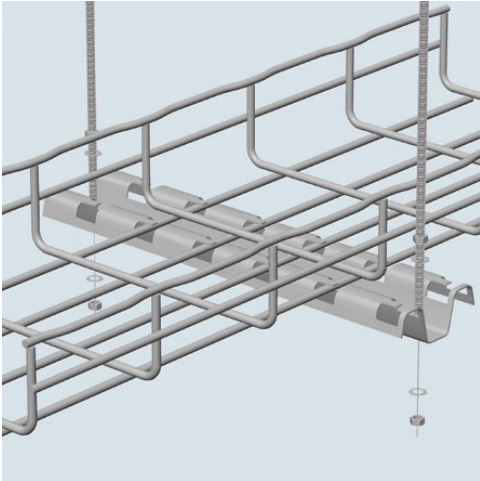

Cablofil
FAS PROFILE-STAINLESS (1D,,2W,,40L) [14014]
Part No. 14014

Cablofil Wiremesh Cable Tray concept based upon performance, safety and economy – three qualities which make Cablofil Wiremesh Cable Tray system preferred by installers. Cablofil adapts to the most complex configurations, and its structure gives maximum strength for minimum weight. The ease of creating fittings, carried out on site, as well as the wide range of unique and universal accessories gives complete freedom in routing combined with exceptionally fast installation.

Features & Benefits

For trapeze hung installations, use 4inch longer profile than tray width. Example: for CF 54/300 tray (12inch) use FAS P400 (16inch). Maximum threaded rod size is 3/8inch. For use with larger sizes of threaded rod, bracket holes must be drilled larger. Patented FAS style attachment secures tray without nuts and bolts. Threaded rods, nuts and washers sold separately.

Specifications

General Info

Product Line	Cablofil	Finish	Stainless 316
UPC Number	800388001770	Country Of Origin	China
Type	Supports		

Dimensions

Product Width US	2.67 in	Product Weight US	2.61 lb
Product Volume US	0.062 cu ft	Product Depth US	39.13 in
Product Height US	1.033 in		