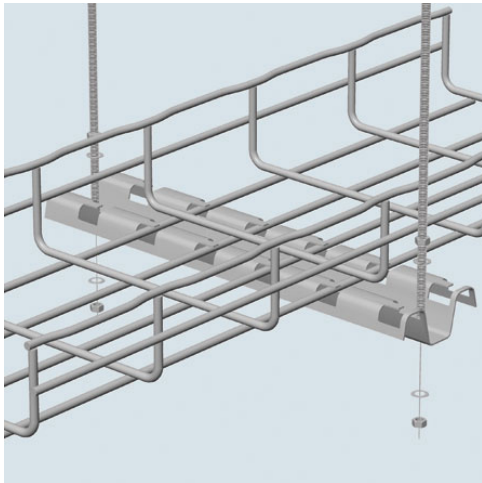

Cablofil
FAS PROFILE-HOT DIPPED (1D,,2W,,40L) [14013]
Part No. 14013

Cablofil Wiremesh Cable Tray concept based upon performance, safety and economy — three qualities which make Cablofil Wiremesh Cable Tray system preferred by installers. Cablofil adapts to the most complex configurations, and its structure gives maximum strength for minimum weight. The ease of creating fittings, carried out on site, as well as the wide range of unique and universal accessories gives complete freedom in routing combined with exceptionally fast installation.

Features & Benefits

For trapeze hung installations, use 4inch longer profile than tray width. Example: for CF 54/300 tray (12inch) use FAS P400 (16inch). Maximum threaded rod size is 3/8inch. For use with larger sizes of threaded rod, bracket holes must be drilled larger. Patented FAS style attachment secures tray without nuts and bolts. Threaded rods, nuts and washers sold separately.

Specifications

General Info

Product Line	Cablofil	Finish	Hot Dipped Galvanized
UPC Number	800388001763	Country Of Origin	France
Standard	UL Classified	Type	Supports

Dimensions

Product Width US	2.67 in	Product Weight US	2.61 lb
Product Volume US	0.062 cu ft	Product Depth US	39.13 in
Product Height US	1.033 in		